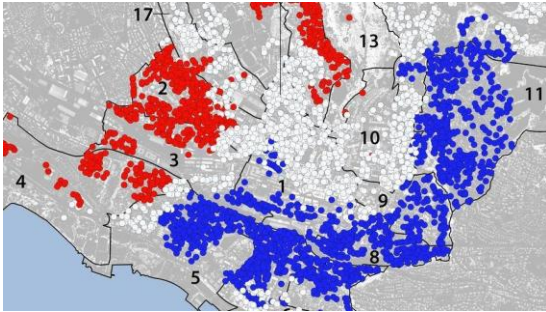

Oral presentation of the projects

No IS		Time	Clarity	Relevance	Originality	Rigor	Graphic	Timing	Requests
10	camille.dupre@epfl.ch	08:15							
25	abdelmadjid.sadou@unil.ch								
28	matteo.thome@epfl.ch								
13	benjamin.gremion@epfl.ch	08:45							
22	anna.paulish@epfl.ch								
24	lola.pricam@epfl.ch								
27	felix.schmeding@epfl.ch								
29	katia.todorov@epfl.ch								
5	chloe.chochon@epfl.ch	09:15							
17	miyuka.laurenson@epfl.ch								
23	alicia.perezdomouso@epfl.ch								
32	charlotte.wang@epfl.ch								
33	teresa.zabalagarcia@epfl.ch								
1	mathilde.boussemart@epfl.ch	09:45							
8	etienne.delabarriere@epfl.ch								
12	zeineb.fourati@epfl.ch								
14	sven.hominal@epfl.ch								
3	marion.calvo@epfl.ch	10:45							
18	ines.laury@epfl.ch								
21	philippe.pache@epfl.ch								
26	isabelle.saugy@epfl.ch								
11	feryel.elphil@epfl.ch	11:15							
15	tim.kluser@epfl.ch								
16	alexandra.knoblauch@epfl.ch								
19	leila.megevand@epfl.ch								
7	clara.dalon@epfl.ch	11:45							
9	clarisse.drop@epfl.ch								
20	dany.montandon@epfl.ch								
30	jules.tresca@epfl.ch								
31	daina.vaes@epfl.ch								

Go into the field !